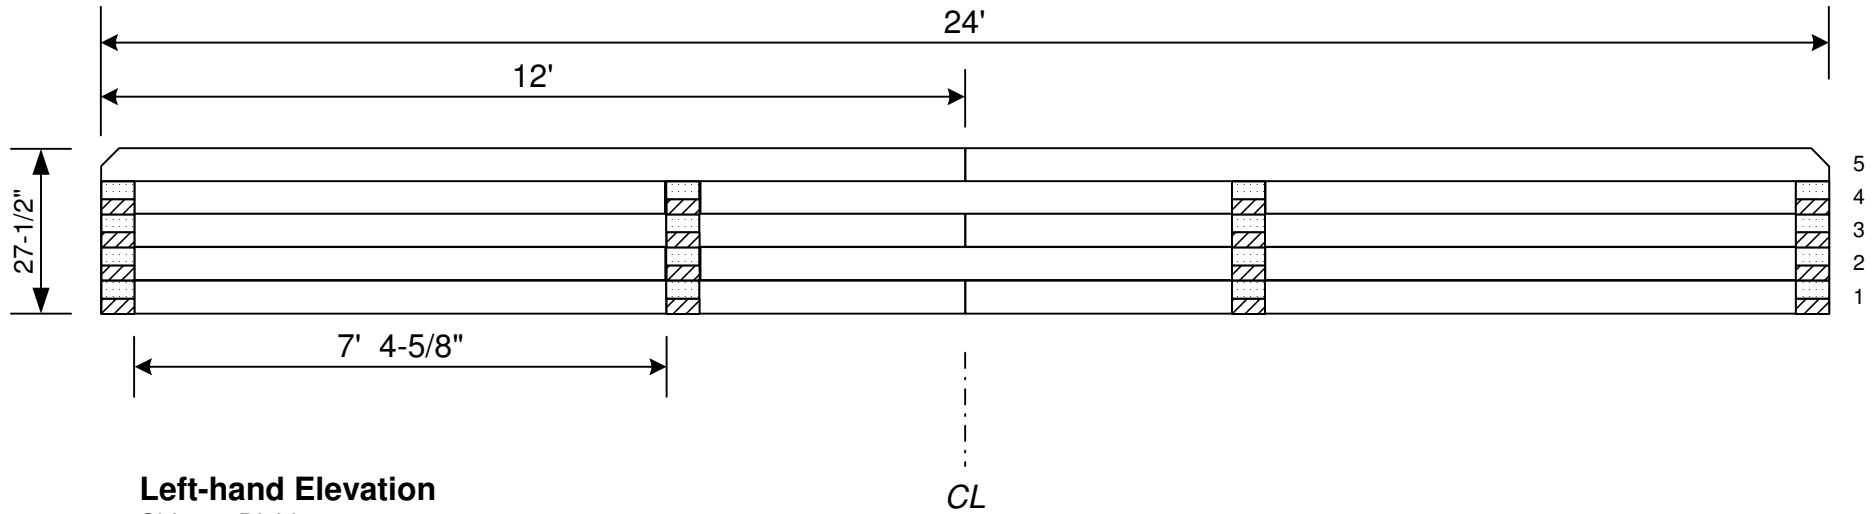

MHS - Baseball Field Mix Bins - Elevation Views

(20) ea. 5-1/2" x 5-1/2" - 12' Landscape Timbers

Front Elevation

Left-hand Elevation

Sides & Dividers

Left-hand Elevation

3-Dim.