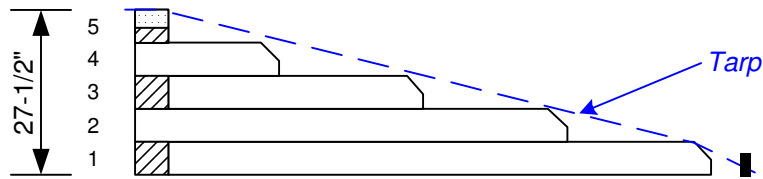

MHS - Baseball Field Mix Bins - Elevation Views

(20) ea. 5-1/2" x 5-1/2" - 12' Landscape Timbers

Front Elevation

Left-hand Elevation

Sides & Dividers

Left-hand Elevation

3-Dim.