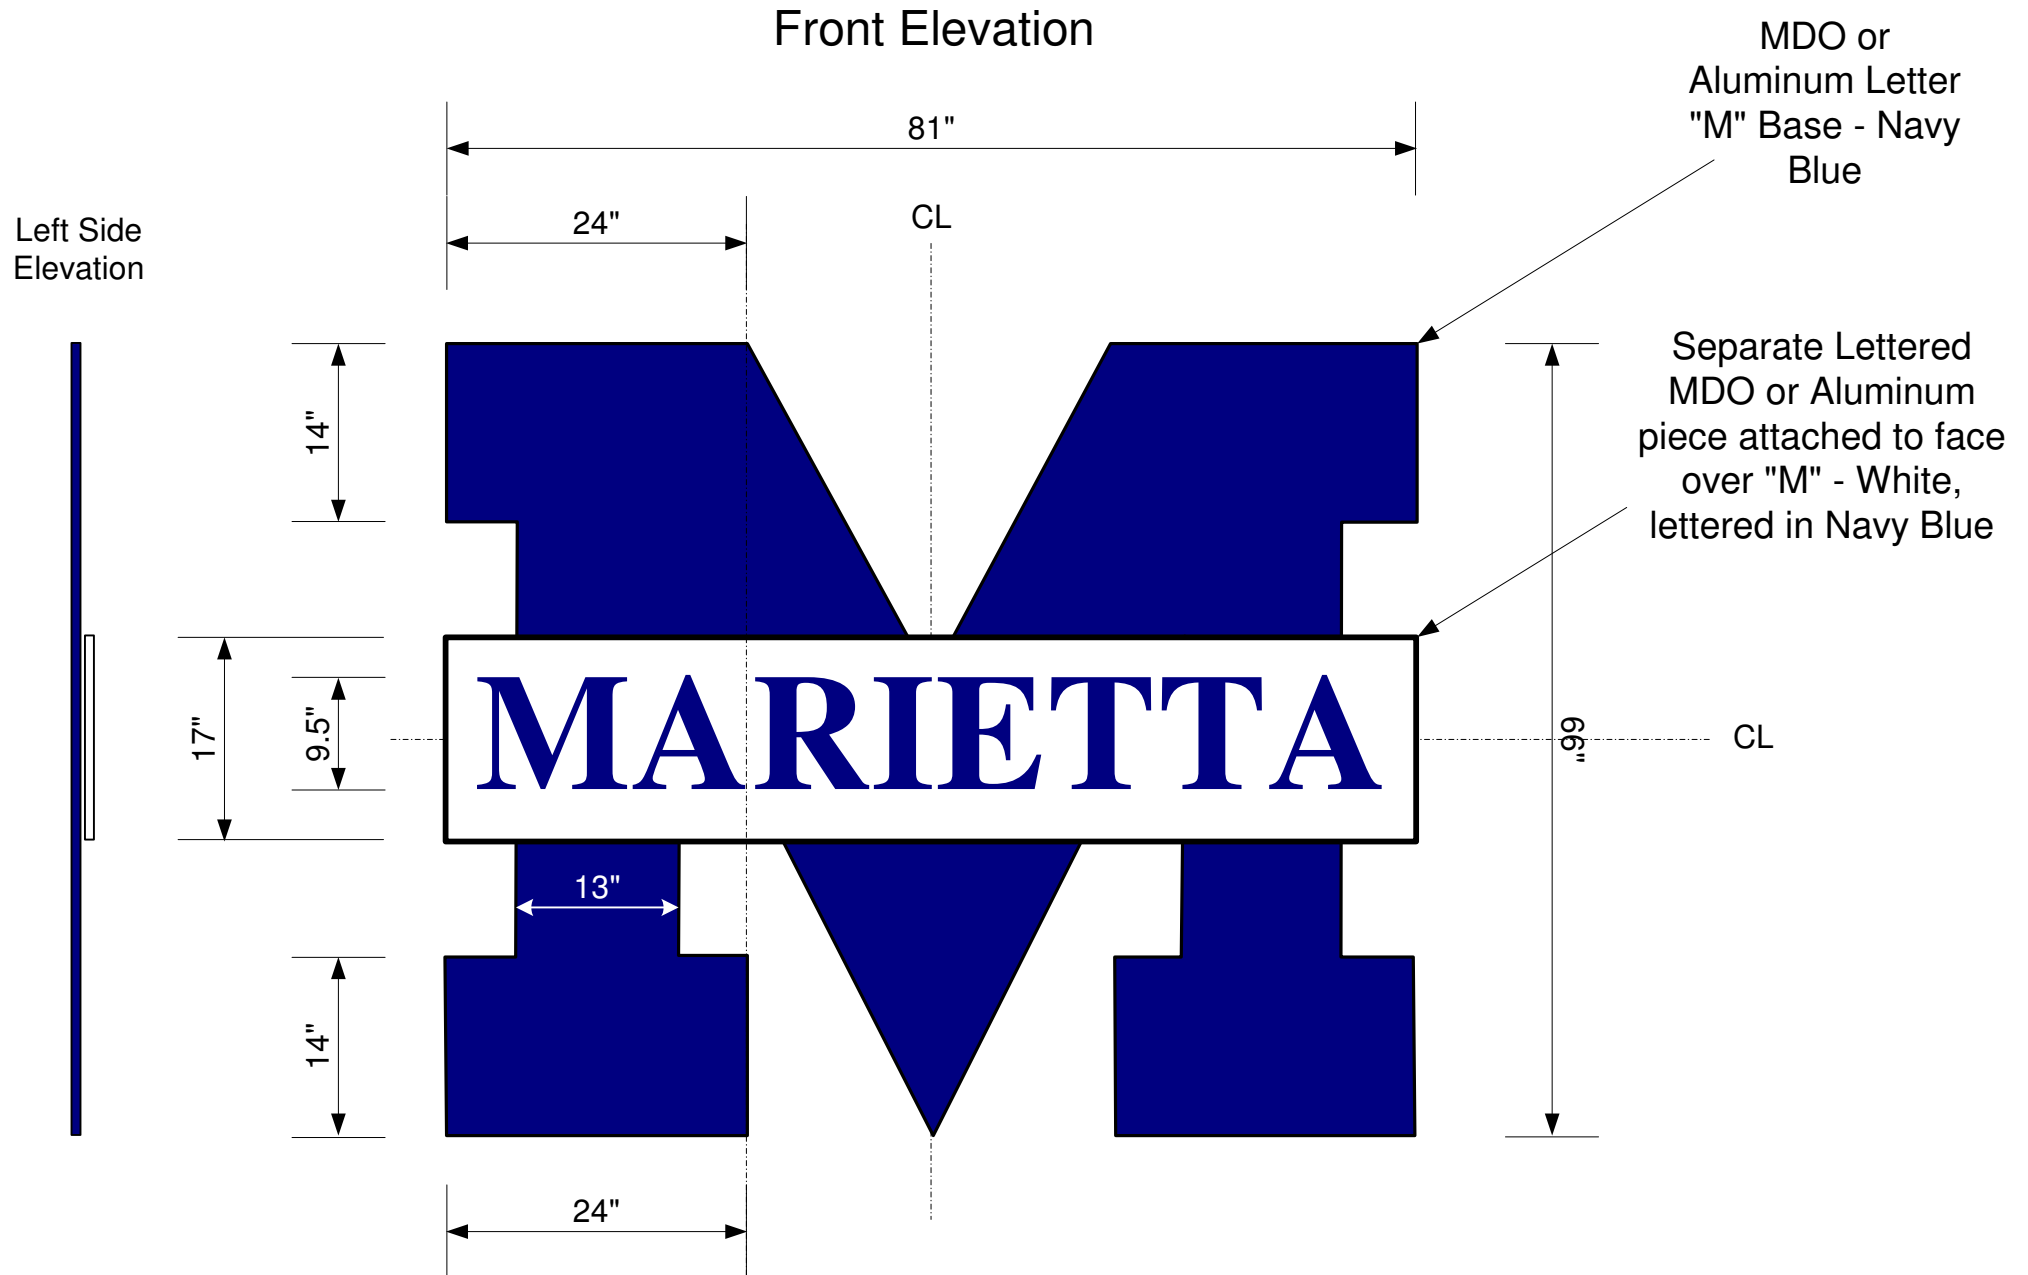

MHS - Batting Facility Sign Location

Building West End Elevation

66" x 81" sign

MHS - Batting Facility Sign Design

Note: Dimensions may be adjusted for improved proportions.